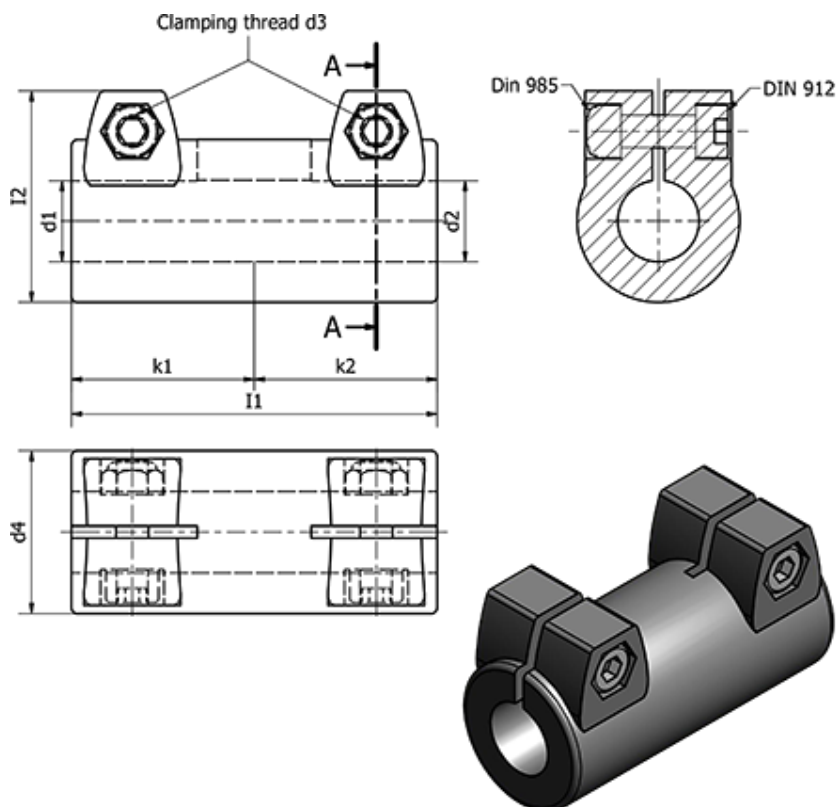

Article number: 20242B25B252BL

Description: E+G Connecting tubes - GN 242-B25-B25-2-BL

Measures

Clamping kit for d3 = GN 911-M8-32

d1 = B25

d2 = B25

d3 = M8

d4 = 40

l1 = 90

l2 = 52

k1 = 45

k2 = 45

Weight (g) = 204